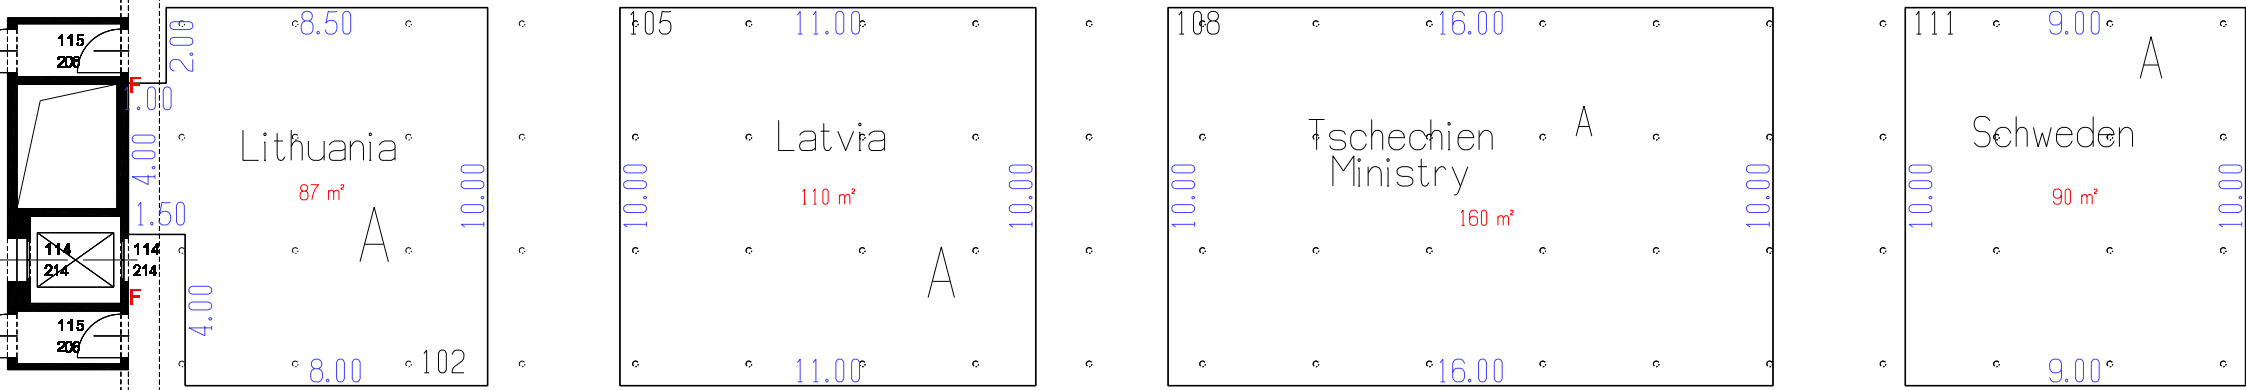

Mantling and Dismantling Gate  
Has to be kept open until 15 January!

Passage to hall  
7.20

Passage to hall  
7.20

Fluchtgang

Hall 8.2